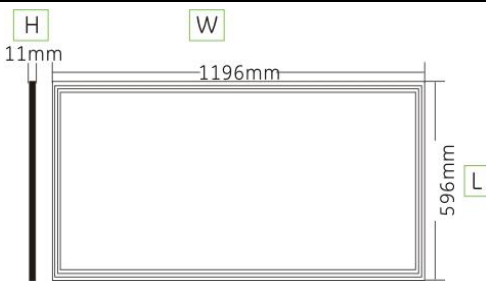

Products Dimens

Certification:

Panel: L=596mm W=1196mm H=11mm

AVERAGE AND CENTER E Figure

AVERAGE AND CENTER E Figure

1.0 m	2423.45 lx	2.88 m
1.5 m	1077.10 lx	4.35 m
2.0 m	605.86 lx	5.80 m
2.5 m	387.76 lx	7.28 m
3.0 m	269.28 lx	8.75 m
High illuminance		Diameter

Products Dimens

Certification:

Panel: L=596mm W=1196mm H=11mm

AVERAGE AND CENTER E Figure

AVERAGE AND CENTER E Figure

1.0 m	2279.14 lx	2.88 m
1.5 m	1012.96 lx	4.35 m
2.0 m	569.79 lx	5.80 m
2.5 m	364.67 lx	7.28 m
3.0 m	253.24 lx	8.75 m
High illuminance		Diameter

Products Dimens

Certification:

Panel: L=596mm W=1196mm H=11mm

AVERAGE AND CENTER E Figure

AVERAGE AND CENTER E Figure

1.0 m	1994.25 lx	2.88 m
1.5 m	886.34 lx	4.35 m
2.0 m	498.56 lx	5.80 m
2.5 m	319.09 lx	7.28 m
3.0 m	221.59 lx	8.75 m
High	illuminance	Diameter

Products Dimens

Certification:

Panel: L=596mm W=1196mm H=11mm

AVERAGE AND CENTER E Figure

AVERAGE AND CENTER E Figure

1.0 m	1903.46 lx	2.88 m
1.5 m	845.99 lx	4.35 m
2.0 m	475.87 lx	5.80 m
2.5 m	304.56 lx	7.28 m
3.0 m	211.50 lx	8.75 m
High illuminance		Diameter