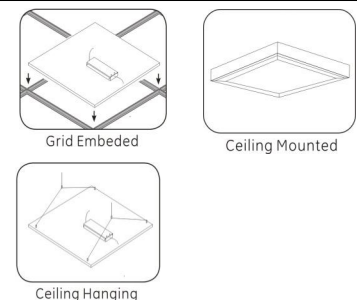

Installation