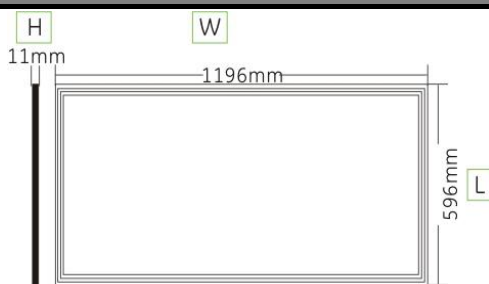

Products Dimens

Certification:

Panel: L=596mm W=1196mm H=11mm

AVERAGE AND CENTER E Figure

AVERAGE AND CENTER E Figure

1.0 m	2423.45 lx	2.88 m
1.5 m	1077.10 lx	4.35 m
2.0 m	605.86 lx	5.80 m
2.5 m	387.76 lx	7.28 m
3.0 m	269.28 lx	8.75 m
High illuminance		Diameter

Products Dimens

Certification:

Panel: L=596mm W=1196mm H=11mm

AVERAGE AND CENTER E Figure

AVERAGE AND CENTER E Figure

1.0 m	2279.14 lx	2.88 m
1.5 m	1012.96 lx	4.35 m
2.0 m	569.79 lx	5.80 m
2.5 m	364.67 lx	7.28 m
3.0 m	253.24 lx	8.75 m
High illuminance		Diameter

Products Dimens

Certification:

Panel: L=596mm W=1196mm H=11mm

AVERAGE AND CENTER E Figure

AVERAGE AND CENTER E Figure

1.0 m	1994.25 lx	2.88 m
1.5 m	886.34 lx	4.35 m
2.0 m	498.56 lx	5.80 m
2.5 m	319.09 lx	7.28 m
3.0 m	221.59 lx	8.75 m
High	illuminance	Diameter

Products Dimens

Certification:

Panel: L=596mm W=1196mm H=11mm

AVERAGE AND CENTER E Figure

AVERAGE AND CENTER E Figure

1.0 m	1903.46 lx	2.88 m
1.5 m	845.99 lx	4.35 m
2.0 m	475.87 lx	5.80 m
2.5 m	304.56 lx	7.28 m
3.0 m	211.50 lx	8.75 m
High illuminance		Diameter