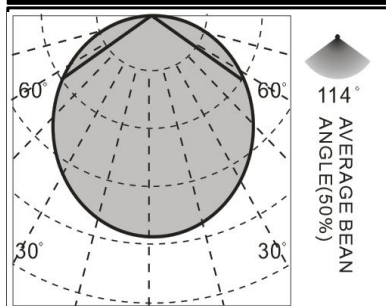

Products Dimens

Certification:

Panel: L=596mm W=1196mm H=11mm

AVERAGE AND CENTER E Figure

AVERAGE AND CENTER E Figure

1.0 m	2423.45 lx	2.88 m
1.5 m	1077.10 lx	4.35 m
2.0 m	605.86 lx	5.80 m
2.5 m	387.76 lx	7.28 m
3.0 m	269.28 lx	8.75 m
High illuminance		Diameter

Products Dimens

Certification:

Panel: L=596mm W=1196mm H=11mm

AVERAGE AND CENTER E Figure

AVERAGE AND CENTER E Figure

1.0 m	2279.14 lx	2.88 m
1.5 m	1012.96 lx	4.35 m
2.0 m	569.79 lx	5.80 m
2.5 m	364.67 lx	7.28 m
3.0 m	253.24 lx	8.75 m
High illuminance		Diameter

Products Dimens

Certification:

Panel: L=596mm W=1196mm H=11mm

AVERAGE AND CENTER E Figure

AVERAGE AND CENTER E Figure

1.0 m	1994.25 lx	2.88 m
1.5 m	886.34 lx	4.35 m
2.0 m	498.56 lx	5.80 m
2.5 m	319.09 lx	7.28 m
3.0 m	221.59 lx	8.75 m
High	illuminance	Diameter

Products Dimens

Certification:

Panel: L=596mm W=1196mm H=11mm

AVERAGE AND CENTER E Figure

AVERAGE AND CENTER E Figure

1.0 m	1903.46 lx	2.88 m
1.5 m	845.99 lx	4.35 m
2.0 m	475.87 lx	5.80 m
2.5 m	304.56 lx	7.28 m
3.0 m	211.50 lx	8.75 m
High illuminance		Diameter