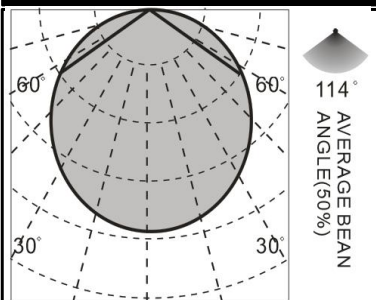

Products Dimens

Certification:

Panel: L=596mm W=1196mm H=11mm

AVERAGE AND CENTER E Figure

AVERAGE AND CENTER E Figure

1.0 m	2423.45 lx	2.88 m
1.5 m	1077.10 lx	4.35 m
2.0 m	605.86 lx	5.80 m
2.5 m	387.76 lx	7.28 m
3.0 m	269.28 lx	8.75 m
High illuminance		Diameter

Products Dimens

Certification:

Panel: L=596mm W=1196mm H=11mm

AVERAGE AND CENTER E Figure

AVERAGE AND CENTER E Figure

1.0 m	2279.14 lx	2.88 m
1.5 m	1012.96 lx	4.35 m
2.0 m	569.79 lx	5.80 m
2.5 m	364.67 lx	7.28 m
3.0 m	253.24 lx	8.75 m
High illuminance		Diameter

Products Dimens

Certification:

Panel: L=596mm W=1196mm H=11mm

AVERAGE AND CENTER E Figure

AVERAGE AND CENTER E Figure

1.0 m	1994.25 lx	2.88 m
1.5 m	886.34 lx	4.35 m
2.0 m	498.56 lx	5.80 m
2.5 m	319.09 lx	7.28 m
3.0 m	221.59 lx	8.75 m
High	illuminance	Diameter

Products Dimens

Certification:

Panel: L=596mm W=1196mm H=11mm

AVERAGE AND CENTER E Figure

AVERAGE AND CENTER E Figure

1.0 m	1903.46 lx	2.88 m
1.5 m	845.99 lx	4.35 m
2.0 m	475.87 lx	5.80 m
2.5 m	304.56 lx	7.28 m
3.0 m	211.50 lx	8.75 m
High illuminance		Diameter