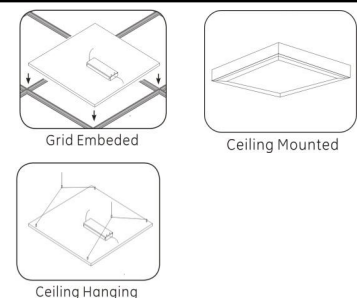

Installation