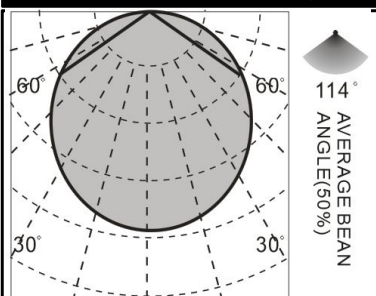

Products Dimens

Certification:

Panel: L=596mm W=1196mm H=11mm

AVERAGE AND CENTER E Figure

AVERAGE AND CENTER E Figure

1.0 m	2423.45 lx	2.88 m
1.5 m	1077.10 lx	4.35 m
2.0 m	605.86 lx	5.80 m
2.5 m	387.76 lx	7.28 m
3.0 m	269.28 lx	8.75 m
High illuminance		Diameter

Products Dimens

Certification:

Panel: L=596mm W=1196mm H=11mm

AVERAGE AND CENTER E Figure

AVERAGE AND CENTER E Figure

1.0 m	2279.14 lx	2.88 m
1.5 m	1012.96 lx	4.35 m
2.0 m	569.79 lx	5.80 m
2.5 m	364.67 lx	7.28 m
3.0 m	253.24 lx	8.75 m
High illuminance		Diameter

Products Dimens

Certification:

Panel: L=596mm W=1196mm H=11mm

AVERAGE AND CENTER E Figure

AVERAGE AND CENTER E Figure

1.0 m	1994.25 lx	2.88 m
1.5 m	886.34 lx	4.35 m
2.0 m	498.56 lx	5.80 m
2.5 m	319.09 lx	7.28 m
3.0 m	221.59 lx	8.75 m
High	illuminance	Diameter

Products Dimens

Certification:

Panel: L=596mm W=1196mm H=11mm

AVERAGE AND CENTER E Figure

AVERAGE AND CENTER E Figure

1.0 m	1903.46 lx	2.88 m
1.5 m	845.99 lx	4.35 m
2.0 m	475.87 lx	5.80 m
2.5 m	304.56 lx	7.28 m
3.0 m	211.50 lx	8.75 m
High illuminance		Diameter