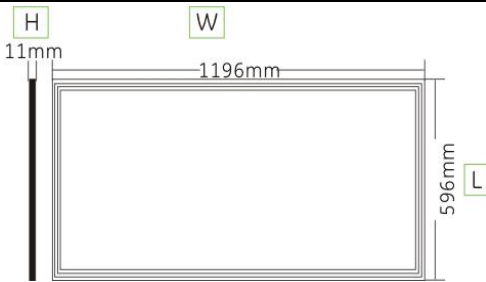

Products Dimens

Certification:

Panel: L=596mm W=1196mm H=11mm

AVERAGE AND CENTER E Figure

AVERAGE AND CENTER E Figure

1.0 m	2423.45 lx	2.88 m
1.5 m	1077.10 lx	4.35 m
2.0 m	605.86 lx	5.80 m
2.5 m	387.76 lx	7.28 m
3.0 m	269.28 lx	8.75 m
High illuminance		Diameter

Products Dimens

Certification:

Panel: L=596mm W=1196mm H=11mm

AVERAGE AND CENTER E Figure

AVERAGE AND CENTER E Figure

1.0 m	2279.14 lx	2.88 m
1.5 m	1012.96 lx	4.35 m
2.0 m	569.79 lx	5.80 m
2.5 m	364.67 lx	7.28 m
3.0 m	253.24 lx	8.75 m
High illuminance		Diameter

Products Dimens

Certification:

Panel: L=596mm W=1196mm H=11mm

AVERAGE AND CENTER E Figure

AVERAGE AND CENTER E Figure

1.0 m	1994.25 lx	2.88 m
1.5 m	886.34 lx	4.35 m
2.0 m	498.56 lx	5.80 m
2.5 m	319.09 lx	7.28 m
3.0 m	221.59 lx	8.75 m
High	illuminance	Diameter

Products Dimens

Certification:

Panel: L=596mm W=1196mm H=11mm

AVERAGE AND CENTER E Figure

AVERAGE AND CENTER E Figure

1.0 m	1903.46 lx	2.88 m
1.5 m	845.99 lx	4.35 m
2.0 m	475.87 lx	5.80 m
2.5 m	304.56 lx	7.28 m
3.0 m	211.50 lx	8.75 m
High illuminance		Diameter