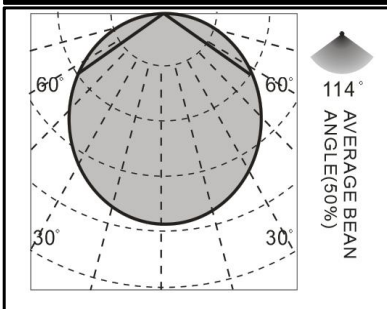

AVERAGE AND CENTER E Figure