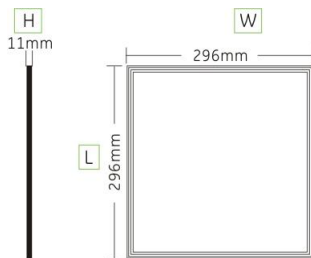

## Products Dimens

## Certification:

Panel: L=296mm W=296mm H=11mm

### Certification:

Panel: L=296mm W=296mm H=11mm