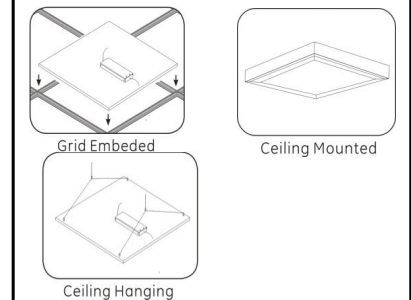

Installation