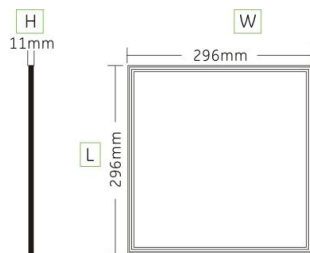

## Certification:

Panel: L=296mm W=296mm H=11mm

### Certification:

Panel: L=296mm W=296mm H=11mm

## Products Dimens