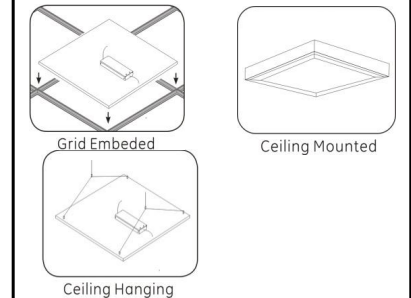

Installation