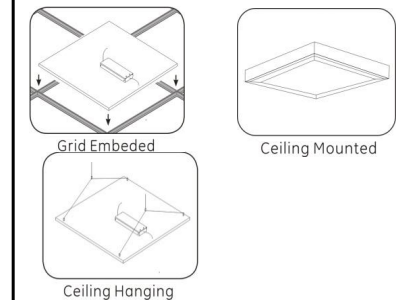

Installation