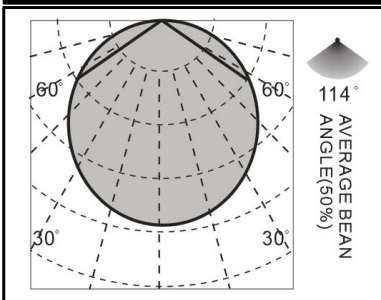

AVERAGE AND CENTER E Figure