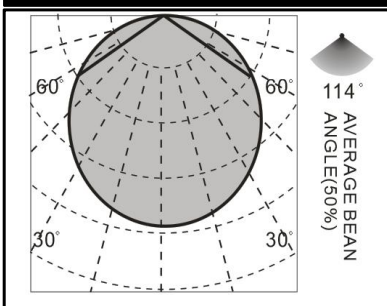

## Products Dimens

## Certification:

Panel: L=296mm W=296mm H=11mm

### AVERAGE AND CENTER E Figure