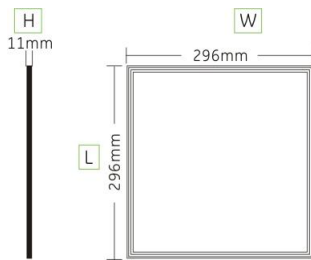

## Certification:

Panel: L=296mm W=296mm H=11mm

## Products Dimens

### Certification:

Panel: L=296mm W=296mm H=11mm