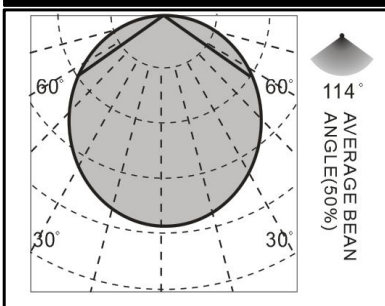

AVERAGE AND CENTER E Figure