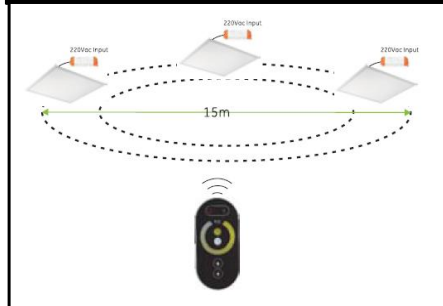

AVERAGE AND CENTER E Figure