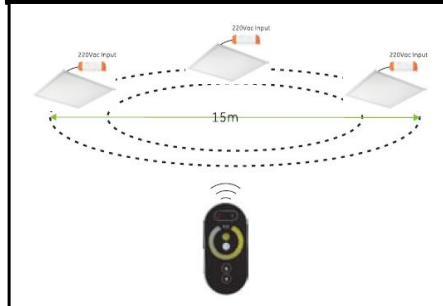

AVERAGE AND CENTER E Figure