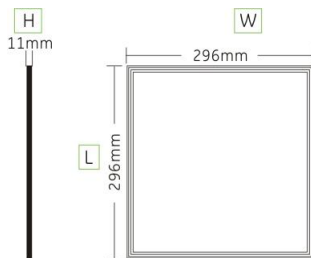

## Certification:

Panel: L=296mm W=296mm H=11mm

### Products Dimens

### Certification:

Panel: L=296mm W=296mm H=11mm